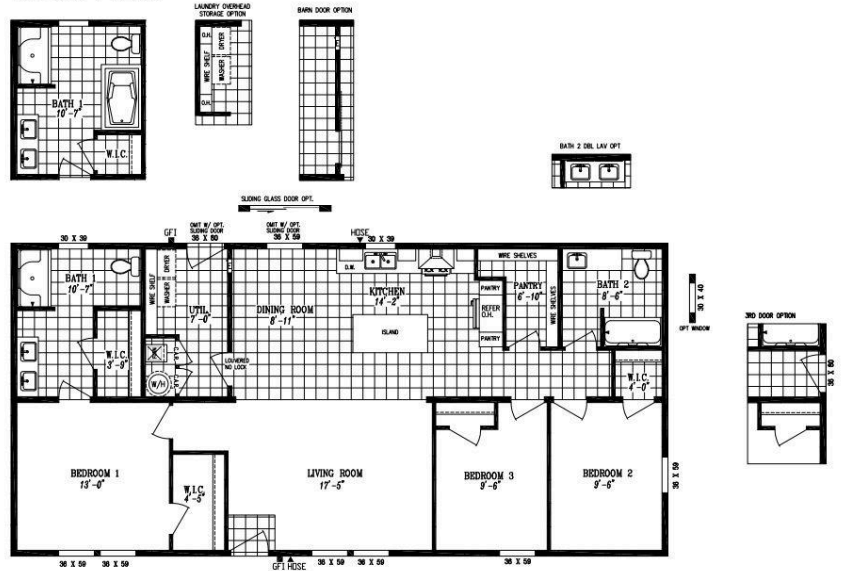

# The Tempo Lean On Me

**27' x 56'**  
DIMENSIONS

**1,493** sf  
LIVING SPACE

**3**  
BEDROOMS

**2**  
BATHROOMS

**OVERVIEW**

Tempo Series by Marlette: 8' Flat Ceilings, Solid 2"x 6" Exterior Walls, Luxurious features at an affordable price, Now offering Deluxe Bathroom 1

**Heritage Home Center**  
**(425) 353-5464**  
or **Request Firm Quote**  
— EMAIL US

**01 FLOOR PLAN**

1,493 SQ FT · 27' x 56'

TEMPO  
LEAN ON ME  
TMI28563B  
26'-8" x 56'-0"  
APPROX 1,493 SQ. FT.

DLX BATH 1 OPTION

**02 FRONT ELEVATION**

TEMPO  
LEAN ON ME  
TMI28563B  
26'-8" x 56'-0"  
APPROX 1,493 SQ. FT.

DLX BATH 1 OPTION

# The Tempo Lean On Me

3 Bedrooms | 2 Bathrooms | 1,493 sq ft