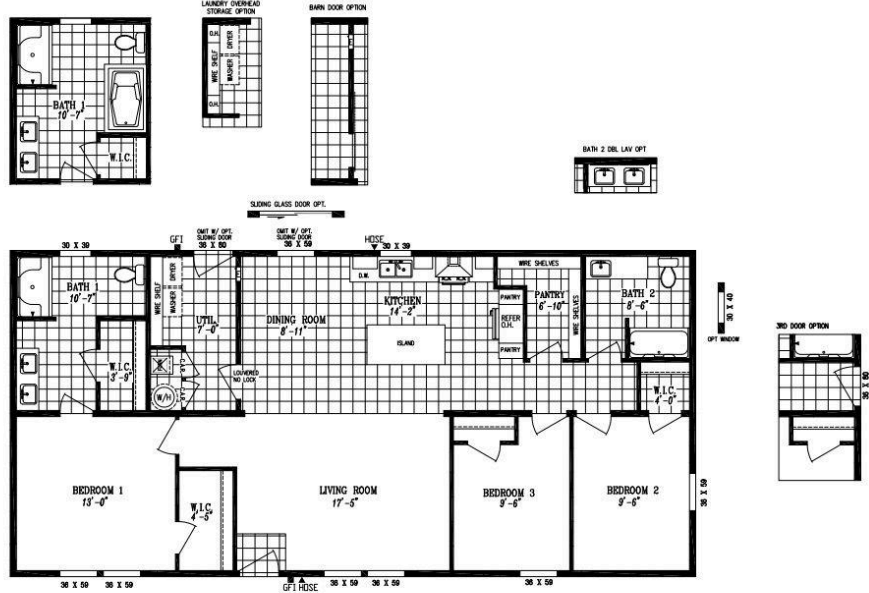

# The Tempo Lean On Me

**27' x 56'**  
DIMENSIONS

**1,493** sf  
LIVING SPACE

**3**  
BEDROOMS

**2**  
BATHROOMS

**OVERVIEW**

Tempo Series by Marlette: 8' Flat Ceilings, Solid 2"x 6" Exterior Walls, Luxurious features at an affordable price, Now offering Deluxe Bathroom 1

**Heritage Home Center**  
**(425) 353-5464**  
or **Request Firm Quote**  
— EMAIL US

**01 FLOOR PLAN**

1,493 SQ FT · 27' x 56'

TEMPO  
LEAN ON ME  
TMI28563B  
26'-8" x 56'-0"  
APPROX 1,493 SQ. FT.

DLX BATH 1 OPTION

**02 FRONT ELEVATION**

TEMPO  
LEAN ON ME  
TMI28563B  
26'-8" x 56'-0"  
APPROX 1,493 SQ. FT.

DLX BATH 1 OPTION

# The Tempo Lean On Me

3 Bedrooms | 2 Bathrooms | 1,493 sq ft